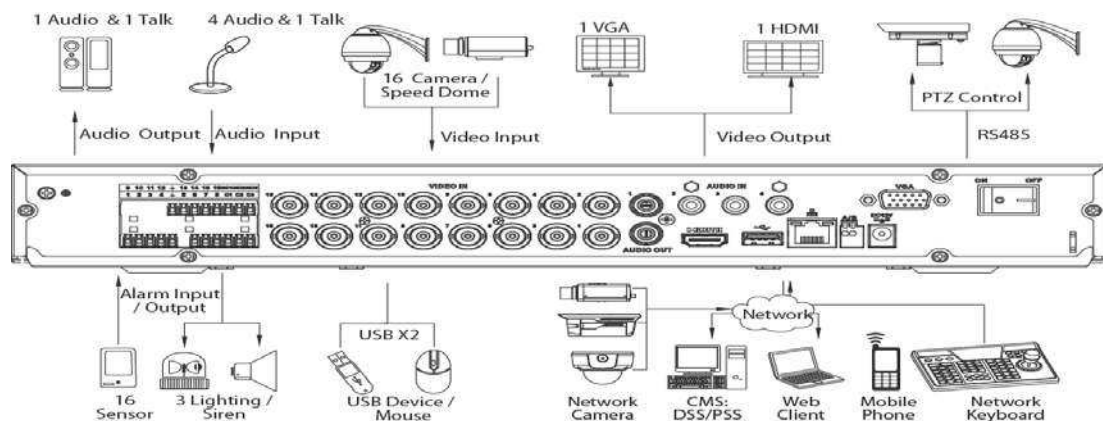

DH-HCVR4204/4208/4216A-S3

Sync Playback	1/4	1/4/9	1/4/9/16
Search Mode	Time/Date, MD & Exact search (accurate to second)		
Playback Functions	Play, Pause, Stop, Rewind, Fast play, Slow play, Next file, Previous file, Next camera, Previous camera, Full screen, Repeat, Shuffle, Backup selection, Digital zoom		
Backup Mode	USB Device/Internal SATA burner/Network		
Network			
Ethernet	RJ-45 port (10/100M)		
Network Functions	HTTP, IPv4/IPv6, TCP/IP, UPNP, RTSP, UDP, SMTP, NTP, DHCP, DNS, PPPOE, DDNS, FTP, IP Filter, SNMP, P2P		
Max. User Access	128 users		
Smart Phone	iPhone, iPad, Android, Windows Phone		
Storage			
Internal HDD	2 SATA ports, up to 12TB		
Auxiliary Interface			
USB Interface	2 ports(1 Rear), USB2.0		
RS485	1 port, For PTZ control		
General			
Power Supply	DC12V/4A		
Power Consumption	15W(without HDD)		
Working Environment	-10°C ~ +55°C / 10%~90%RH / 86~106kpa		
Dimension(W×D×H)	1U, 375mm×285mm×55mm		
Weight	2.35KG(without HDD)		

System Connection

*Takes HCVR4216A-S3 as an example

Dahua Technology Co., Ltd.

1199' BinAn Road, Binjiang District, Hangzhou, China

Tel: +86-571-87688883

Fax: +86-571-87688815

Email: overseas@dahuatech.com

www.dahuatech.com

*Design and specifications are subject to change without notice.

© 2015 Dahua Technology Co., Ltd.